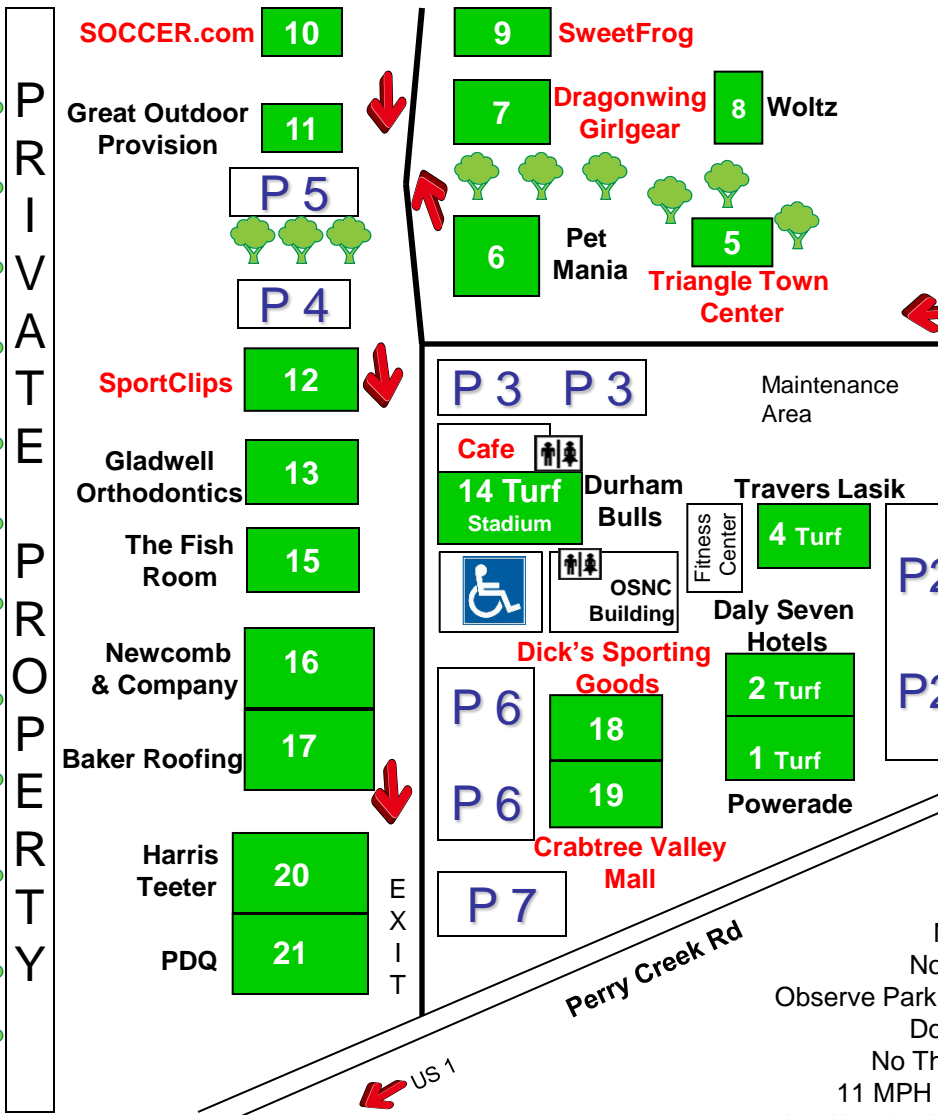

Greenway Access

WRAL Soccer Park
 7700 Perry Creek Rd
 Raleigh, NC 27616
Weather Hot Line presented by
WakeMed Health & Hospitals
 919-248-9516
 Fall 2014

Park Rules

- No Alcohol - No Pets -
- No Smoking - No Weapons
- Observe Parking Restrictions: Staff, Handicap, etc.
- Do Not Avoid Traffic Bumps
- No Through Traffic in Parking Lots
- 11 MPH Speed Limit - Pick up Trash
- No Abusive Language - Respect your Opponent
- Failure to comply with Park Rules may result in Visitation or Driving suspension/towing/etc.
- Field Seating Rule for Challenge and Recreation -**
 See CASL Rule Book about turf fields
 All other fields, home team chooses.

From Raleigh/Cary: From I-440, exit Capital Blvd at Exit 11. From I-540, exit Capital Blvd toward Toward Wake Forest - Proceed up Capital Blvd to Perry Creek Rd (right) & Durant Rd. (left). - Turn Right onto Perry Creek Rd and go .7 miles to WRAL Soccer Park; fields on left.

From Wake Forest & Points North: Go South on US 1 past Wake Forest. At intersection with Durant Rd (right) and Perry Creek Rd (left), turn left. Go .7 miles to WRALSoccer Park; fields on left.